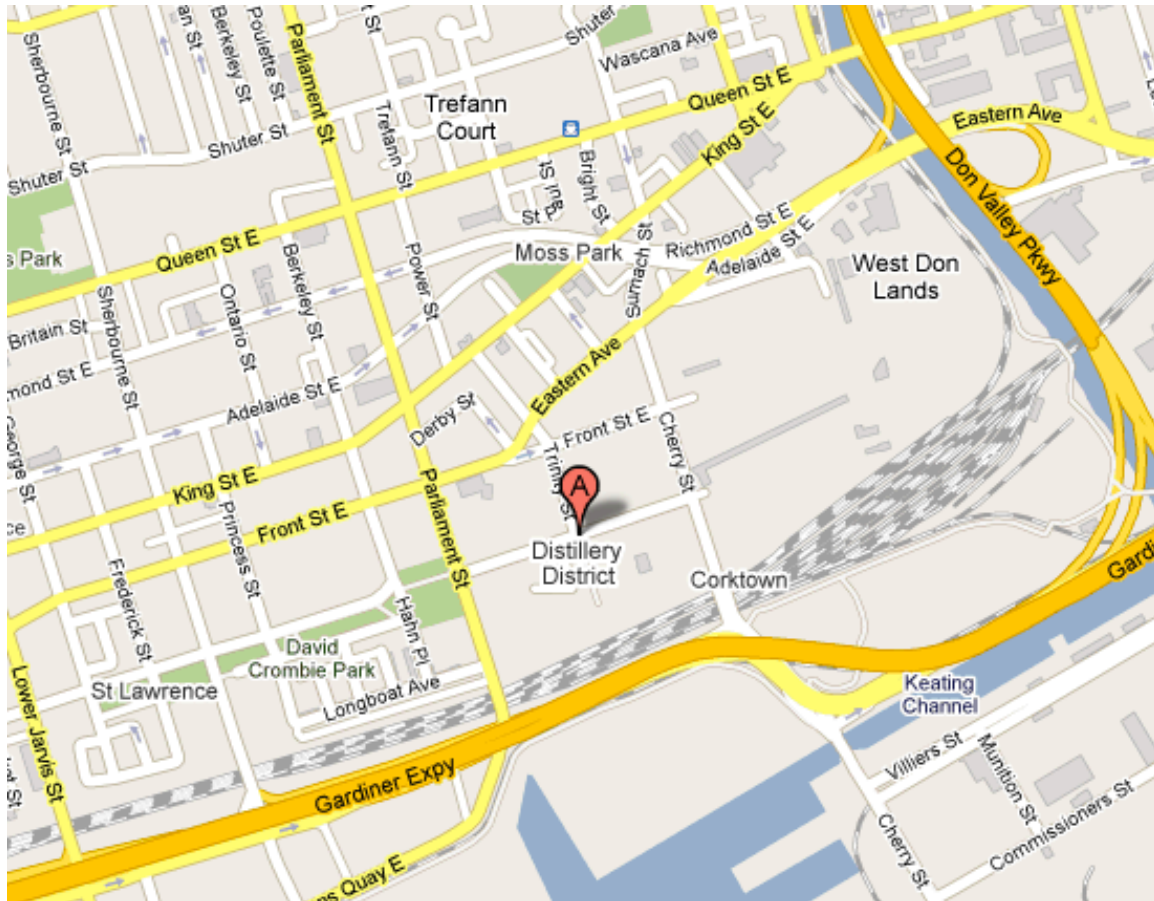

How to Get Here

From the East:

- Don Valley Parkway to Richmond St. exit, west on Richmond to Parliament, south on Parliament to Mill St. (one block south of Front St.), then left onto Mill St.
- Kingston Road to Eastern Ave. Then proceed to Front St. West on Front to Parliament, then south on Parliament to Mill St. Left onto Mill St.
- Queen St. west to Parliament then south on Parliament to Mill St. then left onto Mill St.

From the West:

- QEW east to Gardiner Expressway. Take Jarvis St. exit, then north on Jarvis St. to Front St. , East on Front to Parliament St. then south on Parliament to Mill St. , Left onto Mill St.

From the North:

- 427 south to QEW. QEW east to Gardiner Expressway. Take Jarvis St. exit, then north on Jarvis St. to Front St. , East on Front to Parliament St. then south on Parliament to Mill St., Left onto Mill St.
- Don Valley Parkway south to Richmond St. exit, west on Richmond to Parliament, south on Parliament to Mill St. (one block south of Front St.), then left onto Mill St.

Parking

- At the Distillery Historic District parking lots accessible from Parliament and Cherry St. Nominal parking fee.
- At local municipal lots.